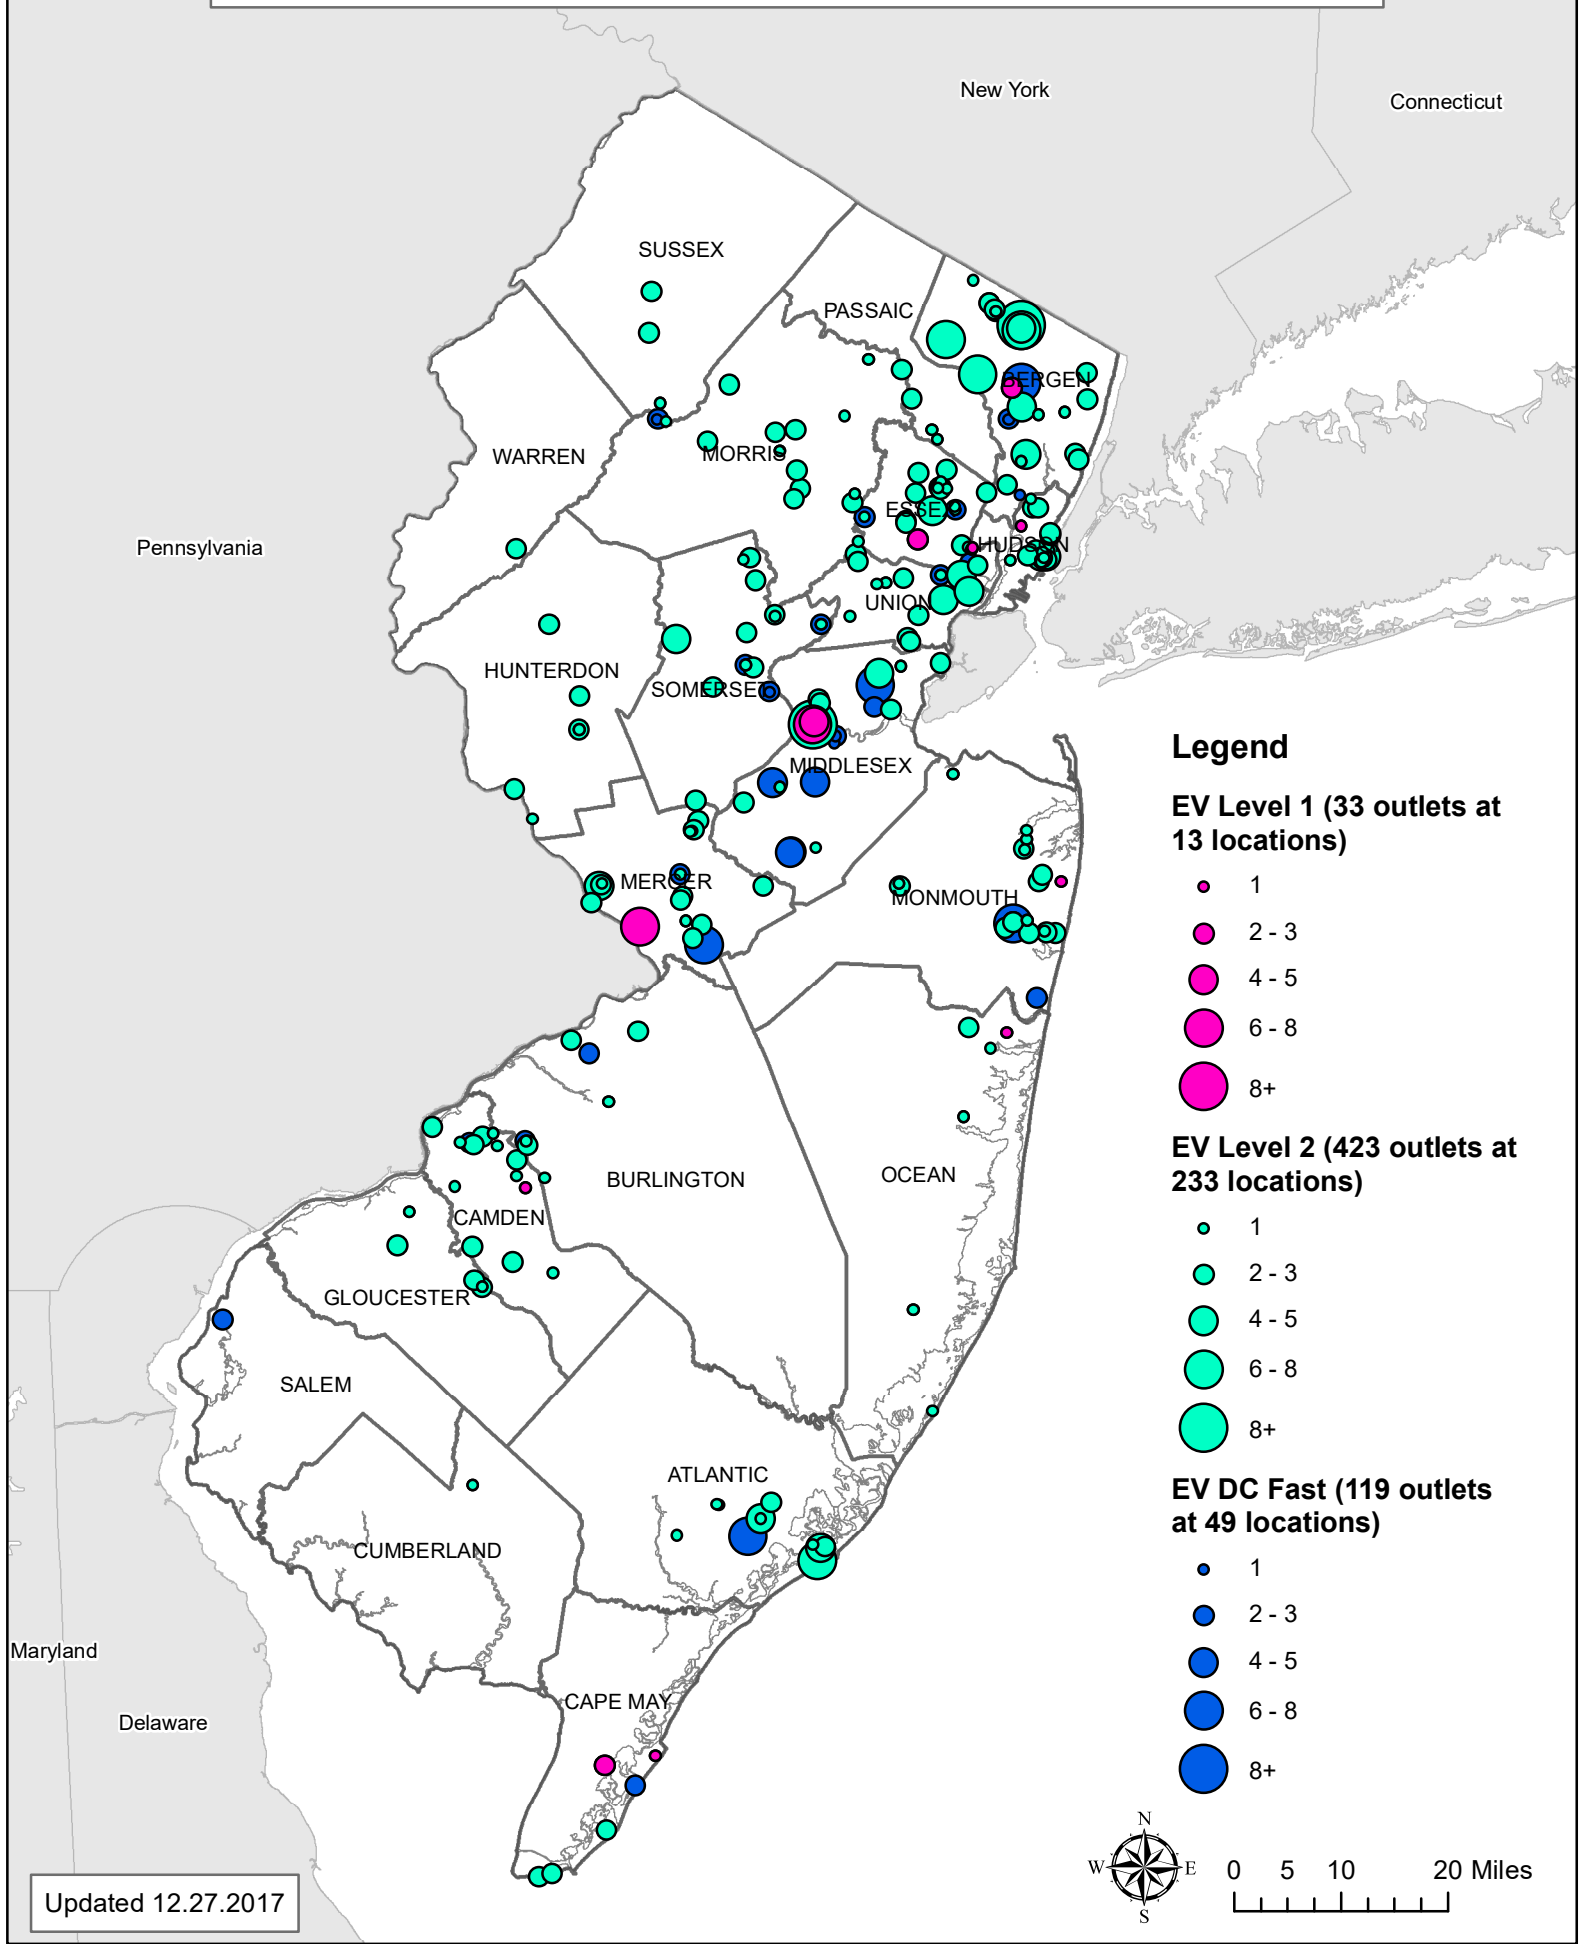

# New Jersey Electric Vehicle Charging Stations

Updated 12.27.2017