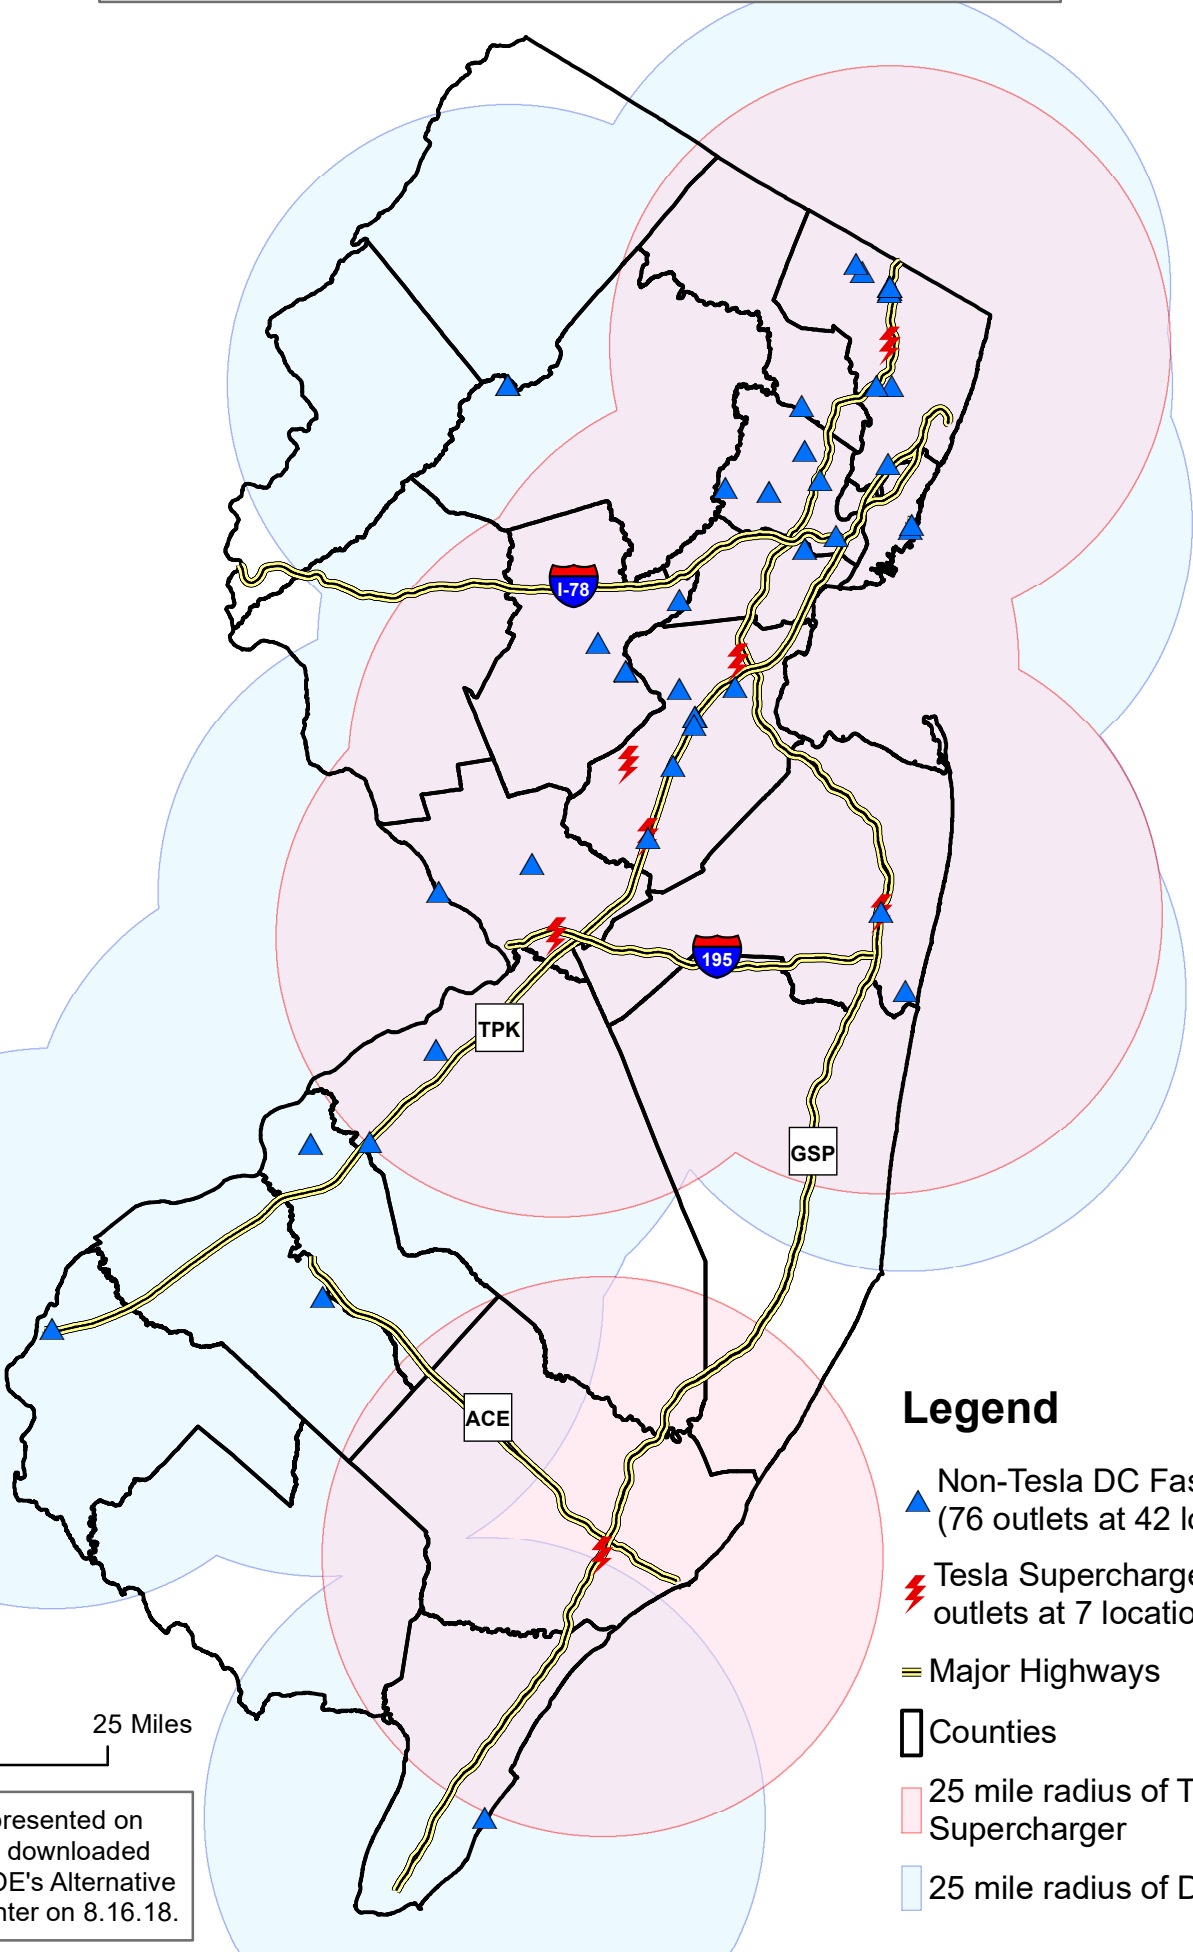

DC Fast Charging Infrastructure in NJ

Legend

- Non-Tesla DC Fast Chargers (76 outlets at 42 locations)
- Tesla Superchargers (46 outlets at 7 locations)
- Major Highways
- Counties
- 25 mile radius of Tesla Supercharger
- 25 mile radius of DCFC

0 12.5 25 Miles

The data represented on this map was downloaded from the USDOE's Alternative Fuels Data Center on 8.16.18.